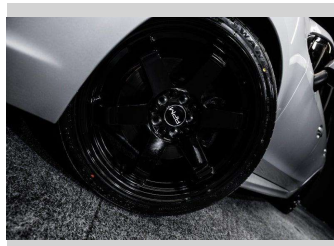

2014 Subaru Levorg 2.0 GT-S - EYESIGHT

Purchase Price **\$16,995**
Includes GST, Registration & Licensing

Finance may be available on this vehicle. Ask one of our friendly staff for more information.

Gain peace of mind with Mechanical Breakdown Insurance. **Ask us how.**

Top features
None Listed

Body Style
Station Wagon

Odometer
144,000 km

Engine
1990 cc, Internal Combustion

Fuel Type
Petrol

Transmission
Auto

Wheels
-

VIN
7AT0GF22X21002186

Interior
-

Safety

Based on 2025 VSRR rating

Reg No.
NQY216

Ext Colour
Silver

History
-

Seats
-

CO2 Emissions
★★★★☆
195 grams/km