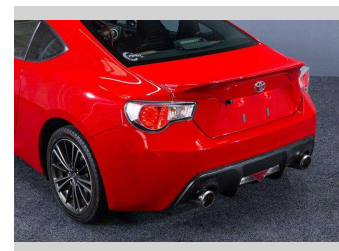

2013 Toyota 86 GT | Fresh Import + LOW KMS!

Purchase Price **\$21,995**
Includes GST, Registration & Licensing

Finance may be available on this vehicle. Ask one of our friendly staff for more information.

Gain peace of mind with Mechanical Breakdown Insurance. **Ask us how.**

Top features
None Listed

Body Style
Coupe

Odometer
59,281 km

Engine
1998 cc, Internal Combustion

Fuel Type
Petrol

Transmission
Auto

Wheels
-