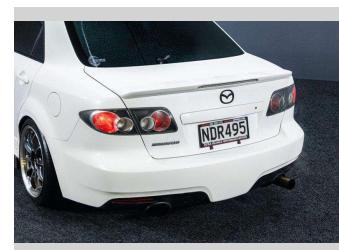

# 2005 Mazda Atenza MAZDASPEED TUNED!

Purchase Price

**\$23,995**

Includes GST, Registration & Licensing

Finance may be available on this vehicle. Ask one of our friendly staff for more information.

finance  
**NOW**

## Top features

» 4WD/4x4

Body Style

**Sedan**

Odometer

**140,911 km**

Engine

**2260 cc, Internal Combustion**