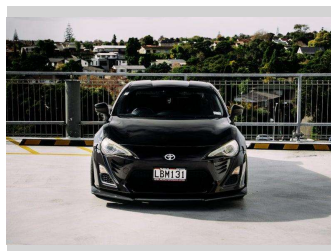

2012 Toyota 86 Lip Kit + Low KMS

Purchase Price **\$22,995**
Includes GST, Registration & Licensing

Finance may be available on this vehicle. Ask one of our friendly staff for more information.

Gain peace of mind with Mechanical Breakdown Insurance. **Ask us how.**

Top features

None Listed

Body Style
Coupe

Odometer
93,000 km

Engine
1997 cc, Internal Combustion

Fuel Type
Petrol

Transmission
Auto

Wheels
-