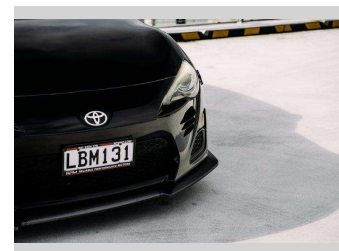

2012 Toyota 86 Lip Kit + Low KMS

Purchase Price **\$22,995**
Includes GST, Registration & Licensing

Finance may be available on this vehicle. Ask one of our friendly staff for more information.

Gain peace of mind with Mechanical Breakdown Insurance. **Ask us how.**

Top features

None Listed

Body Style
Coupe

Odometer
93,000 km

Engine
1997 cc, Internal Combustion

Fuel Type
Petrol

Transmission
Auto

Wheels
-