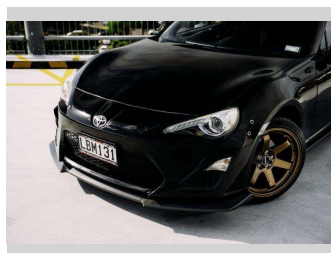

2012 Toyota 86 Lip Kit + Low KMS

Purchase Price **\$22,995**
Includes GST, Registration & Licensing

Finance may be available on this vehicle. Ask one of our friendly staff for more information.

Gain peace of mind with Mechanical Breakdown Insurance. **Ask us how.**

Top features

None Listed

Body Style
Coupe

Odometer
93,000 km

Engine
1997 cc, Internal Combustion

Fuel Type
Petrol

Transmission
Auto

Wheels
-