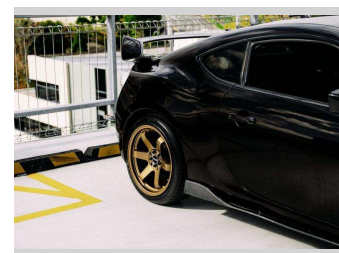

2012 Toyota 86 Lip Kit + Low KMS

Purchase Price **\$22,995**
Includes GST, Registration & Licensing

Finance may be available on this vehicle. Ask one of our friendly staff for more information.

Gain peace of mind with Mechanical Breakdown Insurance. **Ask us how.**

Top features

None Listed

Body Style
Coupe

Odometer
93,000 km

Engine
1997 cc, Internal Combustion

Fuel Type
Petrol

Transmission
Auto

Wheels
-