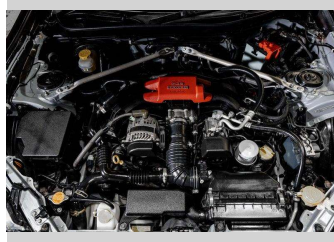

2012 Toyota 86 Lip Kit + Low KMS

Purchase Price **\$22,995**
Includes GST, Registration & Licensing

Finance may be available on this vehicle. Ask one of our friendly staff for more information.

Gain peace of mind with Mechanical Breakdown Insurance. **Ask us how.**

Top features

None Listed

Body Style
Coupe

Odometer
93,000 km

Engine
1997 cc, Internal Combustion

Fuel Type
Petrol

Transmission
Auto

Wheels
-