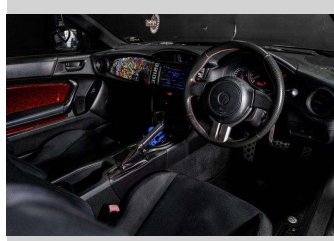

2012 Toyota 86 Lip Kit + Low KMS

Purchase Price **\$22,995**
Includes GST, Registration & Licensing

Finance may be available on this vehicle. Ask one of our friendly staff for more information.

Gain peace of mind with Mechanical Breakdown Insurance. **Ask us how.**

Top features

None Listed

Body Style
Coupe

Odometer
93,000 km

Engine
1997 cc, Internal Combustion

Fuel Type
Petrol

Transmission
Auto

Wheels
-