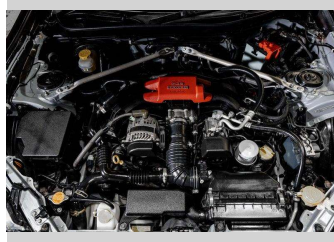

2012 Toyota 86 Lip Kit + Low KMS

Purchase Price **\$20,995**
Includes GST, Registration & Licensing

Finance may be available on this vehicle. Ask one of our friendly staff for more information.

Gain peace of mind with Mechanical Breakdown Insurance. **Ask us how.**

Top features

None Listed

Body Style
Coupe

Odometer
93,000 km

Engine
1997 cc, Internal Combustion

Fuel Type
Petrol

Transmission
Auto

Wheels
-