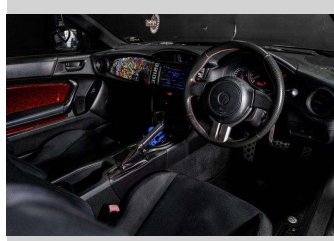

2012 Toyota 86 Lip Kit + Low KMS

Purchase Price **\$20,995**
Includes GST, Registration & Licensing

Finance may be available on this vehicle. Ask one of our friendly staff for more information.

Gain peace of mind with Mechanical Breakdown Insurance. **Ask us how.**

Top features

None Listed

Body Style
Coupe

Odometer
93,000 km

Engine
1997 cc, Internal Combustion

Fuel Type
Petrol

Transmission
Auto

Wheels
-