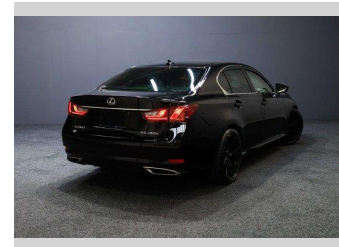

2013 Lexus GS 350 306BHP Black on Black!

Purchase Price **\$25,995**
Includes GST, Registration & Licensing

Finance may be available on this vehicle. Ask one of our friendly staff for more information.

Gain peace of mind with Mechanical Breakdown Insurance. **Ask us how.**

Top features

None Listed

Body Style
Sedan

Odometer
89,000 km

Engine
3500 cc, Internal Combustion

Fuel Type
Petrol

Transmission
Auto

Wheels
-