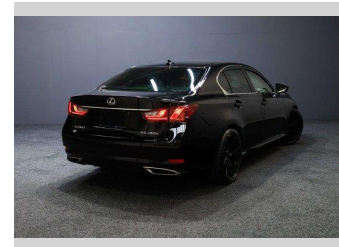

# 2013 Lexus GS 350 306BHP Black on Black!

**Purchase Price** **\$25,995**  
Includes GST, Registration & Licensing

Finance may be available on this vehicle. Ask one of our friendly staff for more information.

Gain peace of mind with Mechanical Breakdown Insurance. **Ask us how.**

**Top features**

None Listed

Body Style  
**Sedan**

Odometer  
**89,000 km**

Engine  
**3500 cc, Internal Combustion**

Fuel Type  
**Petrol**