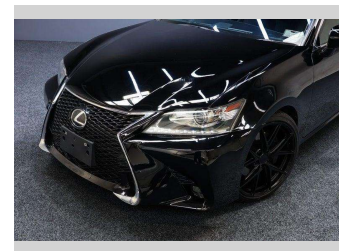

# 2013 Lexus GS 350 306BHP Black on Black!

**Purchase Price** **\$25,995**  
Includes GST, Registration & Licensing

Finance may be available on this vehicle. Ask one of our friendly staff for more information.

Gain peace of mind with Mechanical Breakdown Insurance. **Ask us how.**

**Top features**

None Listed

Body Style  
**Sedan**

Odometer  
**89,000 km**

Engine  
**3500 cc, Internal Combustion**

Fuel Type  
**Petrol**