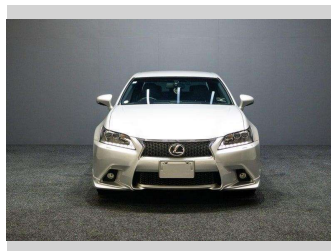

# 2012 Lexus GS 250 F Sport Premium!

**Purchase Price** **\$24,995**  
Includes GST, Registration & Licensing

Finance may be available on this vehicle. Ask one of our friendly staff for more information.

Gain peace of mind with Mechanical Breakdown Insurance. **Ask us how.**

**Top features**  
None Listed

Body Style  
**Sedan**

Odometer  
**98,000 km**

Engine  
**2499 cc, Internal Combustion**

Fuel Type  
**Petrol**