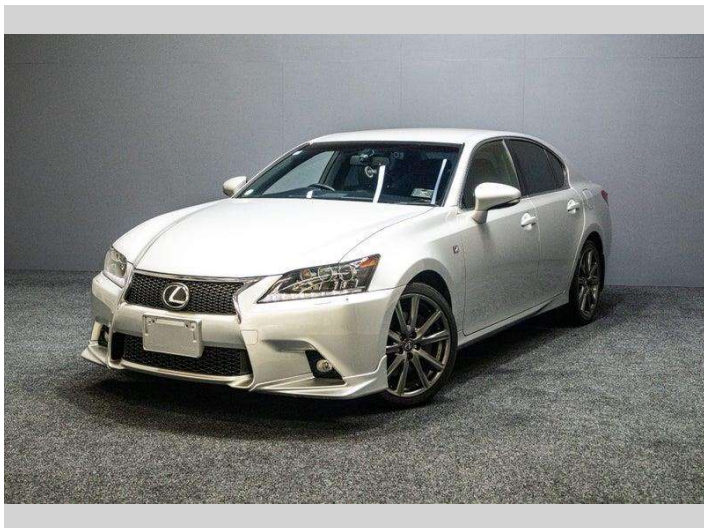

# 2012 Lexus GS 250 F Sport Premium!

**Purchase Price** **\$24,995**  
Includes GST, Registration & Licensing

Finance may be available on this vehicle. Ask one of our friendly staff for more information.

Gain peace of mind with Mechanical Breakdown Insurance. **Ask us how.**

**Top features**  
None Listed

Body Style  
**Sedan**

Odometer  
**98,000 km**

Engine  
**2499 cc, Internal Combustion**

Fuel Type  
**Petrol**

Transmission  
**Auto**

Wheels  
-

VIN  
**7AT0B00RX26001348**

Interior  
-

Safety  
  
Based on 2025 VSRR rating

Reg No.  
-

Ext Colour  
**Silver**

History  
-