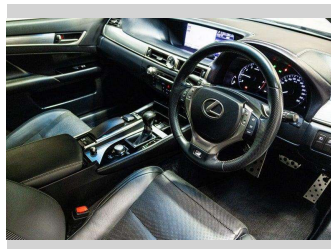

2012 Lexus GS 250 F Sport Premium!

Purchase Price **$24,995**
Includes GST, Registration & Licensing

Finance may be available on this vehicle. Ask one of our friendly staff for more information.

Gain peace of mind with Mechanical Breakdown Insurance. **Ask us how.**

Top features
None Listed

Body Style
Sedan

Odometer
98,000 km

Engine
2499 cc, Internal Combustion

Fuel Type
Petrol

Transmission
Auto

Wheels
-

VIN
7AT0B00RX26001348

Interior
-

Safety

Based on 2025 VSRR rating

Reg No.
-

Ext Colour
Silver

History
-

Seats
-

CO2 Emissions
★ ★ ★ ☆ ☆ ☆
233 grams/km

Energy Economy
★ ☆ ☆ ☆ ☆ ☆
Annual fuel cost of $3,920
10L per 100km

Cost per year is an estimate based on petrol price of $2.80 per litre and an average distance of 14000 km. Emissions and Energy Economy figures standardised to 3P WLTP.

Stock ID: 3008903