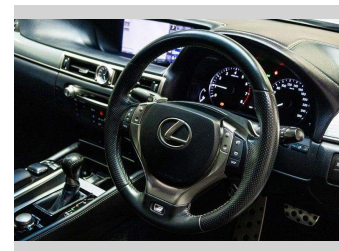

2012 Lexus GS 250 F Sport Premium!

Purchase Price **$24,995**
Includes GST, Registration & Licensing

Finance may be available on this vehicle. Ask one of our friendly staff for more information.

Gain peace of mind with Mechanical Breakdown Insurance. **Ask us how.**

Top features
None Listed

Body Style
Sedan

Odometer
98,000 km

Engine
2499 cc, Internal Combustion

Fuel Type
Petrol

Transmission
Auto

Wheels
-

VIN
7AT0B00RX26001348

Interior
-

Safety

Based on 2025 VSRR rating

Reg No.
-

Ext Colour
Silver

History
-

Seats
-

CO2 Emissions
★ ★ ★ ☆ ☆ ☆
233 grams/km

Energy Economy
★ ☆ ☆ ☆ ☆ ☆
Annual fuel cost of $3,920
10L per 100km

Cost per year is an estimate based on petrol price of $2.80 per litre and an average distance of 14000 km. Emissions and Energy Economy figures standardised to 3P WLTP.

Stock ID: 3008903