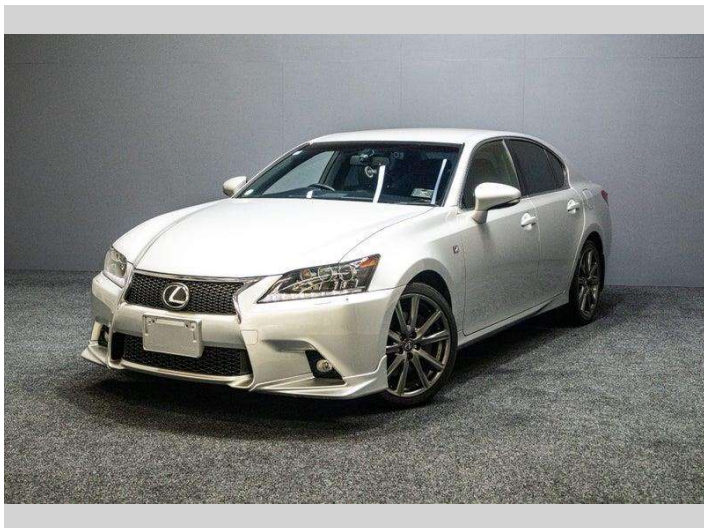

2012 Lexus GS 250 F Sport Premium!

Purchase Price **\$24,995**
Includes GST, Registration & Licensing

Finance may be available on this vehicle. Ask one of our friendly staff for more information.

Gain peace of mind with Mechanical Breakdown Insurance. **Ask us how.**

Top features
None Listed

Body Style
Sedan

Odometer
98,000 km

Engine
3499 cc, Internal Combustion

Fuel Type
Petrol

Transmission
Auto

Wheels
-

VIN
7AT0B00RX26001348

Interior
-

Safety

Based on 2025 VSRR rating

Reg No.
-

Ext Colour
Silver

History
-

Seats
-

CO2 Emissions
★ ★ ★ ☆ ☆ ☆
233 grams/km