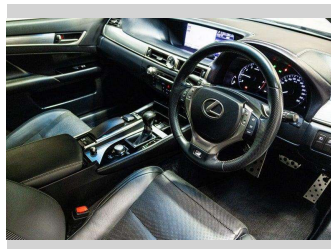

2012 Lexus GS 250 F Sport Premium!

Purchase Price **$24,995**
Includes GST, Registration & Licensing

Finance may be available on this vehicle. Ask one of our friendly staff for more information.

Gain peace of mind with Mechanical Breakdown Insurance. **Ask us how.**

Top features
None Listed

Body Style
Sedan

Odometer
98,000 km

Engine
3499 cc, Internal Combustion

Fuel Type
Petrol

Transmission
Auto

Wheels
-

VIN
7AT0B00RX26001348

Interior
-

Safety

Based on 2025 VSRR rating

Reg No.
-

Ext Colour
Silver

History
-

Seats
-

CO2 Emissions
★ ★ ★ ☆ ☆ ☆
233 grams/km

Energy Economy
★ ☆ ☆ ☆ ☆ ☆
Annual fuel cost of $3,920
10L per 100km

Cost per year is an estimate based on petrol price of $2.80 per litre and an average distance of 14000 km. Emissions and Energy Economy figures standardised to 3P WLTP.

Stock ID: 3008903