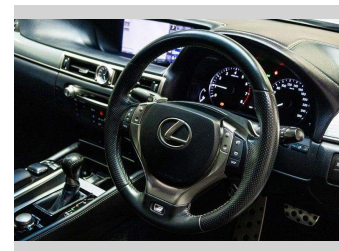

2012 Lexus GS 250 F Sport Premium!

Purchase Price **$24,995**
Includes GST, Registration & Licensing

Finance may be available on this vehicle. Ask one of our friendly staff for more information.

Gain peace of mind with Mechanical Breakdown Insurance. **Ask us how.**

Top features
None Listed

Body Style
Sedan

Odometer
98,000 km

Engine
3499 cc, Internal Combustion

Fuel Type
Petrol

Transmission
Auto

Wheels
-

VIN
7AT0B00RX26001348

Interior
-

Safety

Based on 2025 VSRR rating

Reg No.
-

Ext Colour
Silver

History
-

Seats
-

CO2 Emissions
★ ★ ★ ☆ ☆ ☆
233 grams/km

Energy Economy
★ ☆ ☆ ☆ ☆ ☆
Annual fuel cost of $3,920
10L per 100km

Cost per year is an estimate based on petrol price of $2.80 per litre and an average distance of 14000 km. Emissions and Energy Economy figures standardised to 3P WLTP.

Stock ID: 3008903