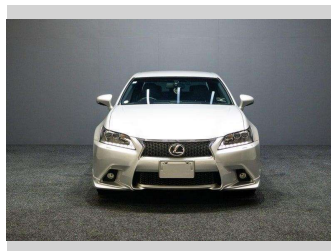

2012 Lexus GS 250 F Sport Premium!

Purchase Price **\$24,995**
Includes GST, Registration & Licensing

Finance may be available on this vehicle. Ask one of our friendly staff for more information.

Gain peace of mind with Mechanical Breakdown Insurance. **Ask us how.**

Top features
None Listed

Body Style
Sedan

Odometer
98,000 km

Engine
3499 cc, Internal Combustion

Fuel Type
Petrol

Transmission
Auto

Wheels
-

VIN
7AT0B00RX26001348

Interior
-

Safety

Based on 2025 VSRR rating

Reg No.
-

Ext Colour
Silver

History
-

Seats
-

CO2 Emissions
★ ★ ★ ☆ ☆ ☆
233 grams/km