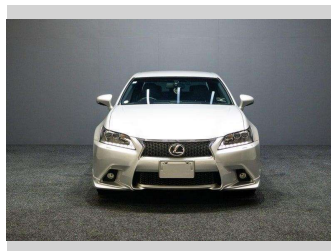

2012 Lexus GS 250 F Sport Premium!

Purchase Price **\$22,995**
Includes GST, Registration & Licensing

Finance may be available on this vehicle. Ask one of our friendly staff for more information.

Gain peace of mind with Mechanical Breakdown Insurance. **Ask us how.**

Top features
None Listed

Body Style
Sedan

Odometer
98,000 km

Engine
3499 cc, Internal Combustion

Fuel Type
Petrol

Transmission
Auto

Wheels
-

VIN
7AT0B00RX26001348

Interior
-

Safety

Based on 2025 VSRR rating

Reg No.
-

Ext Colour
Silver

History
-

Seats
-

CO2 Emissions
★ ★ ★ ☆ ☆ ☆
233 grams/km