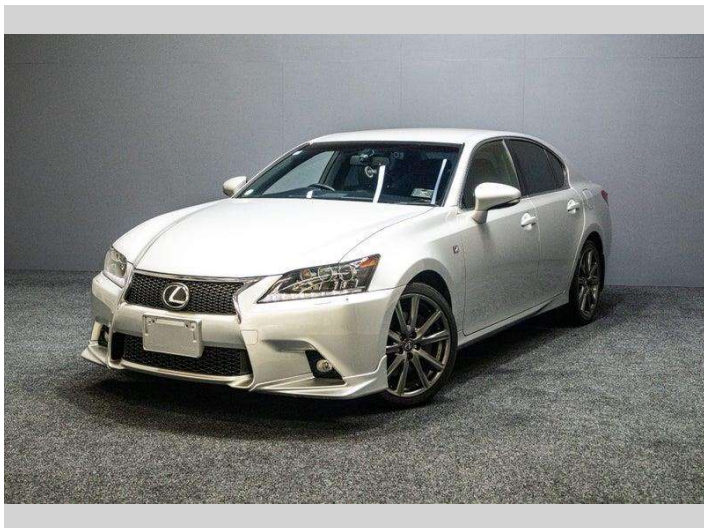

2012 Lexus GS 250 F Sport Premium!

Purchase Price **\$22,995**
Includes GST, Registration & Licensing

Finance may be available on this vehicle. Ask one of our friendly staff for more information.

Gain peace of mind with Mechanical Breakdown Insurance. **Ask us how.**

Top features
None Listed

Body Style
Sedan

Odometer
98,000 km

Engine
3499 cc, Internal Combustion

Fuel Type
Petrol

Transmission
Auto

Wheels
-

VIN
7AT0B00RX26001348

Interior
-

Safety

Based on 2025 VSRR rating

Reg No.
-

Ext Colour
Silver

History
-

Seats
-

CO2 Emissions
★ ★ ★ ☆ ☆ ☆
233 grams/km