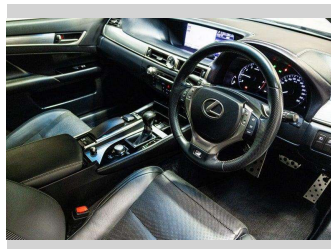

2012 Lexus GS 250 F Sport Premium!

Purchase Price **\$22,995**
Includes GST, Registration & Licensing

Finance may be available on this vehicle. Ask one of our friendly staff for more information.

Gain peace of mind with Mechanical Breakdown Insurance. **Ask us how.**

Interior
-

Safety

Based on 2025 VSRR rating

Reg No.
-

Ext Colour
Silver

History
-

Seats
-

CO2 Emissions
★ ★ ★ ☆ ☆ ☆
233 grams/km