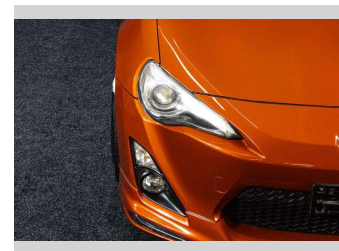

# 2012 Toyota 86 GT | MODELLISTA!

**Purchase Price** **\$22,995**  
Includes GST, Registration & Licensing

Finance may be available on this vehicle. Ask one of our friendly staff for more information.

Gain peace of mind with Mechanical Breakdown Insurance. **Ask us how.**

**Top features**  
None Listed

Body Style  
**Coupe**

Odometer  
**99,000 km**

Engine  
**1998 cc, Internal Combustion**

Fuel Type  
**Petrol**

Transmission  
**Auto**

Wheels  
-

VIN  
**7AT0H65RX26006828**

Interior  
-

Safety  
  
Based on 2025 VSRR rating

Reg No.  
-

Ext Colour  
**Orange**

History  
-

Seats  
-

CO2 Emissions  
**★★★★☆**  
**206 grams/km**

Energy Economy  
**★☆☆☆☆**  
**Annual fuel cost of \$3,490**  
**8.9L per 100km**