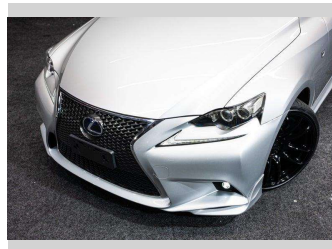

2013 Lexus IS 300h F SPORT - PREMIUM!

Purchase Price **\$21,995**
Includes GST, Registration & Licensing

Finance may be available on this vehicle. Ask one of our friendly staff for more information.

Gain peace of mind with Mechanical Breakdown Insurance. **Ask us how.**

Top features

None Listed

Body Style
Sedan

Odometer
131,000 km

Engine
2493 cc

Fuel Type
Hybrid

Transmission
Auto

Wheels
-