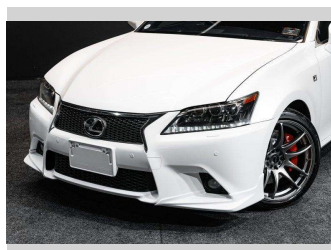

2013 Lexus GS 350 F Sport Premium!

Purchase Price **\$27,995**
Includes GST, Registration & Licensing

Finance may be available on this vehicle. Ask one of our friendly staff for more information.

Gain peace of mind with Mechanical Breakdown Insurance. **Ask us how.**

Top features

None Listed

Body Style
Sedan

Odometer
110,000 km

Engine
3456 cc, Internal Combustion

Fuel Type
Petrol

Transmission
Auto

Wheels
-