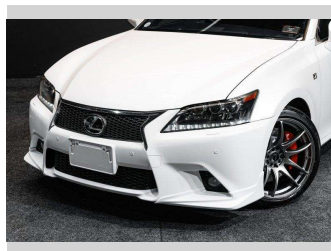

2013 Lexus GS 350 F Sport Premium!

Purchase Price **\$27,995**
Includes GST, Registration & Licensing

Finance may be available on this vehicle. Ask one of our friendly staff for more information.

Gain peace of mind with Mechanical Breakdown Insurance. **Ask us how.**

Top features

None Listed

Body Style
Sedan

Odometer
110,000 km

Engine
3456 cc, Internal Combustion

Fuel Type
Petrol

Transmission
Auto

Wheels
-