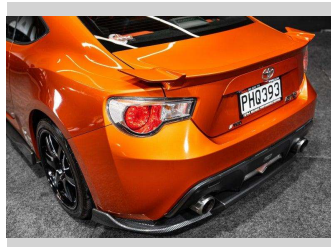

# 2012 Toyota 86 GT | RPM Lip Kit!

**Purchase Price** **\$20,995**  
Includes GST, Registration & Licensing

Finance may be available on this vehicle. Ask one of our friendly staff for more information.

Gain peace of mind with Mechanical Breakdown Insurance. **Ask us how.**

**Top features**

None Listed

Body Style  
**Coupe**

Odometer  
**106,228 km**

Engine  
**1998 cc, Internal Combustion**

Fuel Type  
**Petrol**

Transmission  
**Auto**

Wheels  
-