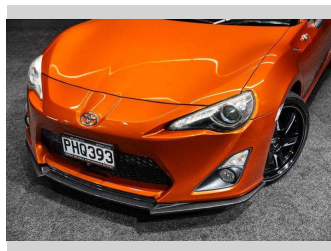

# 2012 Toyota 86 GT | RPM Lip Kit!

**Purchase Price** **\$20,995**  
Includes GST, Registration & Licensing

Finance may be available on this vehicle. Ask one of our friendly staff for more information.

Gain peace of mind with Mechanical Breakdown Insurance. **Ask us how.**

**Top features**

None Listed

Body Style  
**Coupe**

Odometer  
**106,228 km**

Engine  
**1998 cc, Internal Combustion**

Fuel Type  
**Petrol**

Transmission  
**Auto**

Wheels  
-