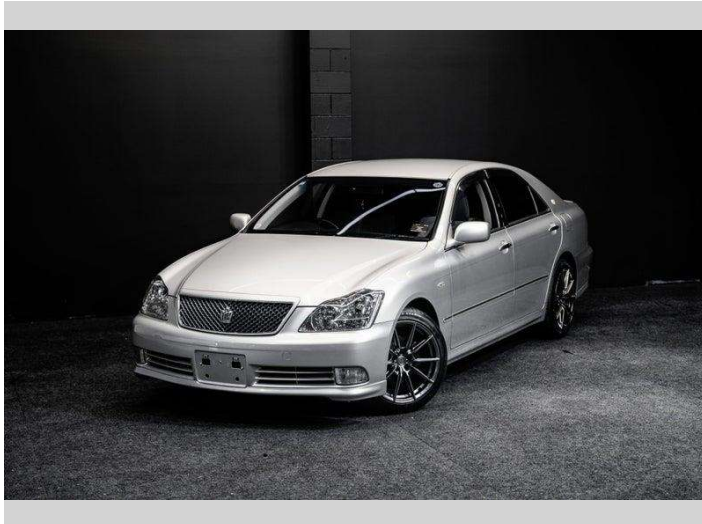

2004 Toyota Crown Athlete V6 | Fresh Import -

Purchase Price **\$15,995**
Includes GST, Registration & Licensing

Finance may be available on this vehicle. Ask one of our friendly staff for more information.

Gain peace of mind with Mechanical Breakdown Insurance. **Ask us how.**

Top features

None Listed

Body Style
Sedan

Odometer
97,000 km

Engine
2994 cc, Internal Combustion

Fuel Type
Petrol

Transmission
Auto

Wheels
-

VIN
7AT0H60BX26000998

Interior
-

Safety

Based on 2025 VSRR rating

Reg No.
-

Ext Colour
Silver

History
-