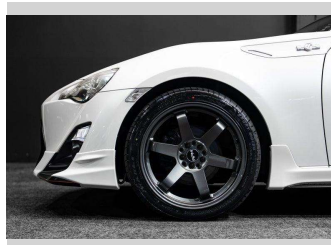

2012 Toyota 86 Limited Edition - Fresh Import!

Purchase Price **\$22,995**
Includes GST, Registration & Licensing

Finance may be available on this vehicle. Ask one of our friendly staff for more information.

Gain peace of mind with Mechanical Breakdown Insurance. **Ask us how.**

Top features
None Listed

Body Style
Coupe

Odometer
110,000 km

Engine
1998 cc, Internal Combustion

Fuel Type
Petrol

Transmission
Auto

Wheels
-