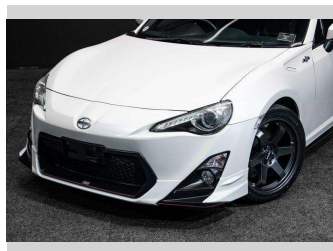

2012 Toyota 86 Limited Edition - Fresh Import!

Purchase Price **\$22,995**
Includes GST, Registration & Licensing

Finance may be available on this vehicle. Ask one of our friendly staff for more information.

Gain peace of mind with Mechanical Breakdown Insurance. **Ask us how.**

Top features
None Listed

Body Style
Coupe

Odometer
110,000 km

Engine
1998 cc, Internal Combustion

Fuel Type
Petrol

Transmission
Auto

Wheels
-

VIN
7AT0H65RX26012429

Interior
-

Safety

Based on 2025 VSRR rating

Reg No.
-

Ext Colour
White

History
-

Seats
-