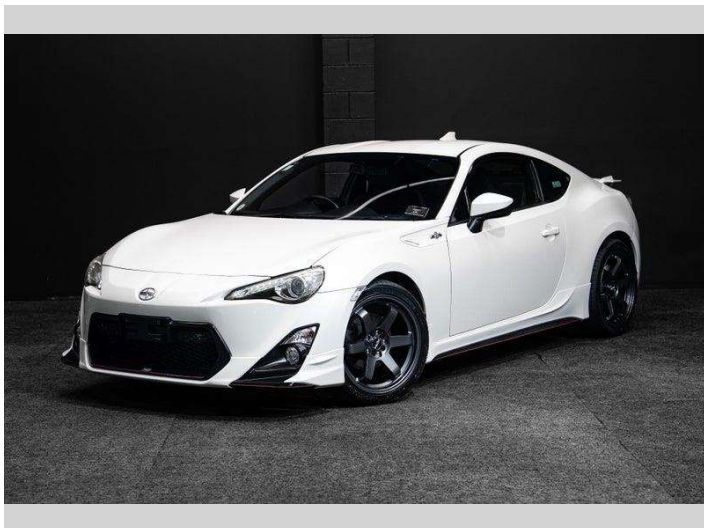

2012 Toyota 86 Limited Edition - Fresh Import!

Purchase Price **\$22,995**
Includes GST, Registration & Licensing

Finance may be available on this vehicle. Ask one of our friendly staff for more information.

Gain peace of mind with Mechanical Breakdown Insurance. **Ask us how.**

Top features
None Listed

Body Style
Coupe

Odometer
110,000 km

Engine
1998 cc, Internal Combustion

Fuel Type
Petrol

Transmission
Auto

Wheels
-

VIN
7AT0H65RX26012429

Interior
-

Safety

Based on 2025 VSRR rating

Reg No.
-

Ext Colour
White

History
-

Seats
-