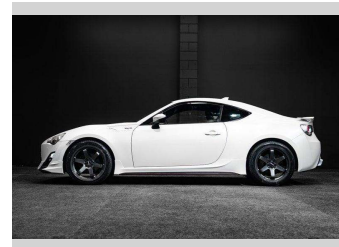

2012 Toyota 86 Limited Edition - Fresh Import!

Purchase Price **\$22,995**
Includes GST, Registration & Licensing

Finance may be available on this vehicle. Ask one of our friendly staff for more information.

Gain peace of mind with Mechanical Breakdown Insurance. **Ask us how.**

Top features
None Listed

Body Style
Coupe

Odometer
110,000 km

Engine
1998 cc, Internal Combustion

Fuel Type
Petrol

Transmission
Auto

Wheels
-

VIN
7AT0H65RX26012429

Interior
-

Safety

Based on 2025 VSRR rating

Reg No.
-

Ext Colour
White

History
-

Seats
-