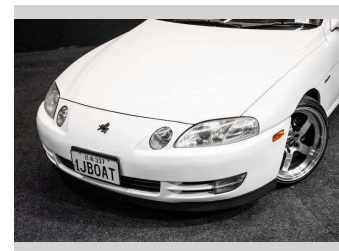

1995 Toyota Soarer GT-T | 1JZGTE - Factory Manual!

Purchase Price **\$33,995**
Includes GST, Registration & Licensing

Finance may be available on this vehicle. Ask one of our friendly staff for more information.

Gain peace of mind with Mechanical Breakdown Insurance. **Ask us how.**

Top features
None Listed

Body Style
Coupe

Odometer
145,000 km

Engine
2500 cc

Fuel Type
Petrol

Transmission
5-Speed Manual

Wheels
-