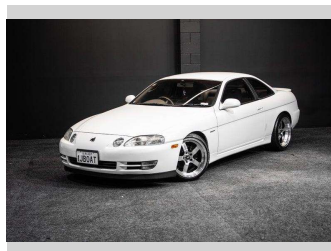

1995 Toyota Soarer GT-T | 1JZGTE - Factory Manual!

Purchase Price **\$33,995**
Includes GST, Registration & Licensing

Finance may be available on this vehicle. Ask one of our friendly staff for more information.

Gain peace of mind with Mechanical Breakdown Insurance. **Ask us how.**

Top features
None Listed

Body Style
Coupe

Odometer
145,000 km

Engine
2500 cc

Fuel Type
Petrol

Transmission
5-Speed Manual

Wheels
-