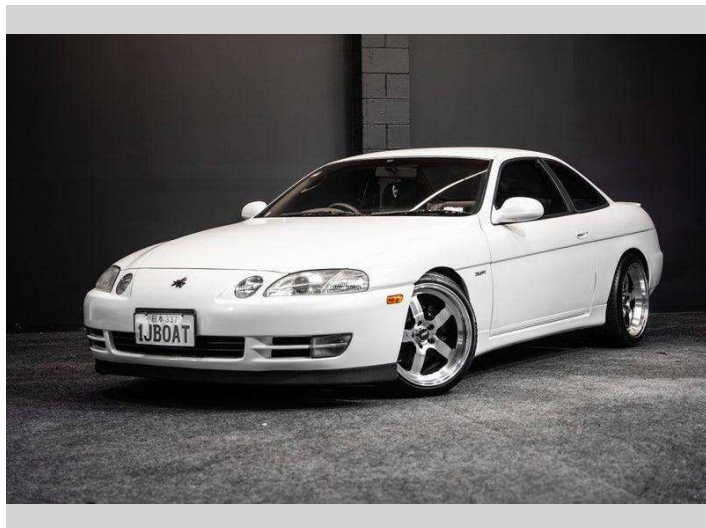

1995 Toyota Soarer GT-T | 1JZGTE - Factory Manual!

Purchase Price **\$33,995**
Includes GST, Registration & Licensing

Finance may be available on this vehicle. Ask one of our friendly staff for more information.

Gain peace of mind with Mechanical Breakdown Insurance. **Ask us how.**

Top features
None Listed

Body Style
Coupe

Odometer
145,000 km

Engine
2500 cc

Fuel Type
Petrol

Transmission
5-Speed Manual

Wheels
-

VIN
7AT0H60XX20034422

Interior
-

Safety

Based on 2025 VSRR rating

Reg No.
1JBOAT

Ext Colour
-

History
-

Seats
4 seats