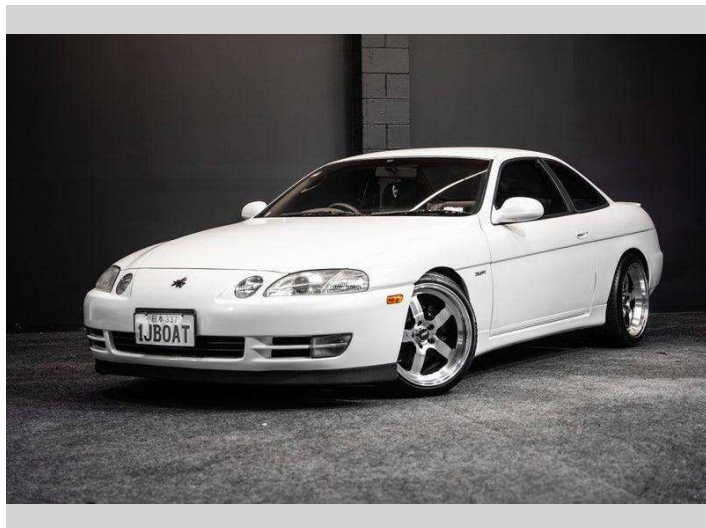

# 1995 Toyota Soarer GT-T | 1JZGTE - Factory Manual!

**Purchase Price** **\$31,995**  
Includes GST, Registration & Licensing

Finance may be available on this vehicle. Ask one of our friendly staff for more information.

Gain peace of mind with Mechanical Breakdown Insurance. **Ask us how.**

**Top features**  
None Listed

Body Style  
**Coupe**

Odometer  
**145,000 km**

Engine  
**2500 cc, Internal Combustion**

Fuel Type  
**Petrol**

Transmission  
**5-Speed Manual**

Wheels  
-

VIN  
**7AT0H60XX20034422**

Interior  
-

Safety  
  
Based on 2025 VSRR rating

Reg No.  
**1JBOAT**

Ext Colour  
-

History  
-