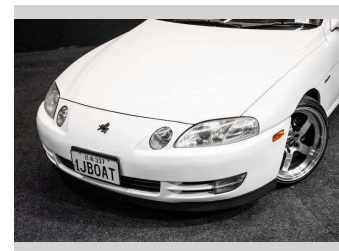

# 1995 Toyota Soarer GT-T | 1JZGTE - Factory Manual!

**Purchase Price** **\$31,995**  
Includes GST, Registration & Licensing

Finance may be available on this vehicle. Ask one of our friendly staff for more information.

Gain peace of mind with Mechanical Breakdown Insurance. **Ask us how.**

**Top features**  
None Listed

Body Style  
**Coupe**

Odometer  
**145,000 km**

Engine  
**2500 cc, Internal Combustion**

Fuel Type  
**Petrol**