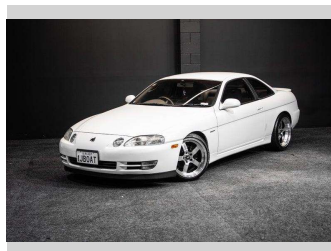

# 1995 Toyota Soarer GT-T | 1JZGTE - Factory Manual!

**Purchase Price** **\$31,995**  
Includes GST, Registration & Licensing

Finance may be available on this vehicle. Ask one of our friendly staff for more information.

Gain peace of mind with Mechanical Breakdown Insurance. **Ask us how.**

**Top features**  
None Listed

Body Style  
**Coupe**

Odometer  
**145,000 km**

Engine  
**2500 cc, Internal Combustion**

Fuel Type  
**Petrol**