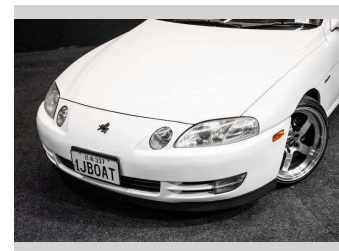

1995 Toyota Soarer GT-T | 1JZGTE - Factory Manual!

Purchase Price **\$33,995**
Includes GST, Registration & Licensing

Finance may be available on this vehicle. Ask one of our friendly staff for more information.

Gain peace of mind with Mechanical Breakdown Insurance. **Ask us how.**

Top features
None Listed

Body Style
Coupe

Odometer
145,000 km

Engine
2500 cc, Internal Combustion

Fuel Type
Petrol

Transmission
5-Speed Manual