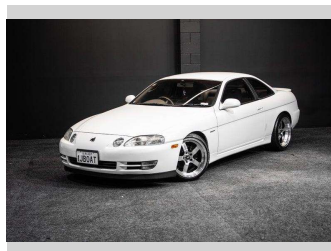

1995 Toyota Soarer GT-T | 1JZGTE - Factory Manual!

Purchase Price **\$33,995**
Includes GST, Registration & Licensing

Finance may be available on this vehicle. Ask one of our friendly staff for more information.

Gain peace of mind with Mechanical Breakdown Insurance. **Ask us how.**

Top features
None Listed

Body Style
Coupe

Odometer
145,000 km

Engine
2500 cc, Internal Combustion

Fuel Type
Petrol

Transmission
5-Speed Manual