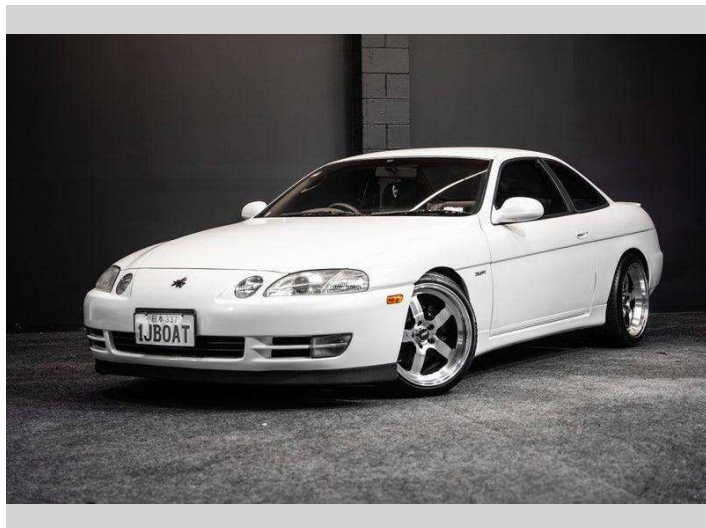

1995 Toyota Soarer GT-T | 1JZGTE - Factory Manual!

Purchase Price **\$33,995**
Includes GST, Registration & Licensing

Finance may be available on this vehicle. Ask one of our friendly staff for more information.

Gain peace of mind with Mechanical Breakdown Insurance. **Ask us how.**

Top features
None Listed

Body Style
Coupe

Odometer
145,000 km

Engine
2500 cc, Internal Combustion

Fuel Type
Petrol

Transmission
5-Speed Manual