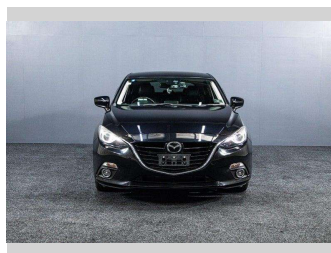

2014 Mazda Axela 20S | Touring - L PACKAGE!

Purchase Price **\$15,995**
Includes GST, Registration & Licensing

Finance may be available on this vehicle. Ask one of our friendly staff for more information.

Gain peace of mind with Mechanical Breakdown Insurance. **Ask us how.**

Top features
None Listed

Body Style
Hatchback

Odometer
119,000 km

Engine
1997 cc, Internal Combustion

Fuel Type
Petrol

Transmission
Auto