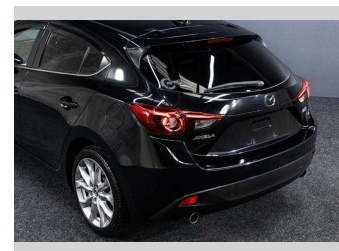

2014 Mazda Axela 20S | Touring - L PACKAGE!

Purchase Price **\$15,995**
Includes GST, Registration & Licensing

Finance may be available on this vehicle. Ask one of our friendly staff for more information.

Gain peace of mind with Mechanical Breakdown Insurance. **Ask us how.**

Top features
None Listed

Body Style
Hatchback

Odometer
119,000 km

Engine
1997 cc, Internal Combustion

Fuel Type
Petrol

Transmission
Auto