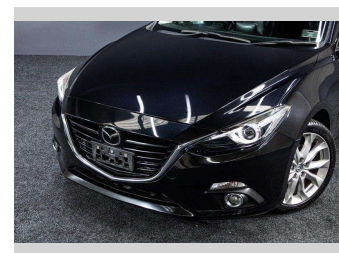

2014 Mazda Axela 20S | Touring - L PACKAGE!

Purchase Price **\$15,995**
Includes GST, Registration & Licensing

Finance may be available on this vehicle. Ask one of our friendly staff for more information.

Gain peace of mind with Mechanical Breakdown Insurance. **Ask us how.**

Top features
None Listed

Body Style
Hatchback

Odometer
119,000 km

Engine
1997 cc, Internal Combustion

Fuel Type
Petrol

Transmission
Auto