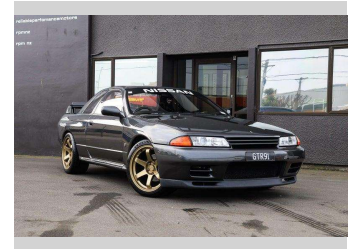

# 1991 Nissan Skyline | R32 GTR -Twin Turbo!

**Purchase Price** **\$84,995**  
Includes GST, Registration & Licensing

Finance may be available on this vehicle. Ask one of our friendly staff for more information.

Gain peace of mind with Mechanical Breakdown Insurance. **Ask us how.**

**Top features**  
None Listed

Body Style  
**Coupe**

Odometer  
**124,000 km**

Engine  
-

Fuel Type  
**Petrol**

Transmission  
**5-Speed Manual**