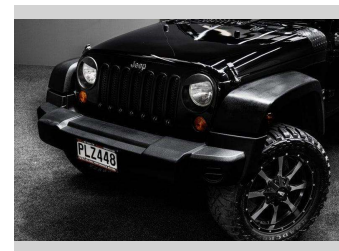

2008 Jeep Wrangler Sport | 4X4/4WD 3.8L V6!

Purchase Price **\$24,995**
Includes GST, Registration & Licensing

Finance may be available on this vehicle. Ask one of our friendly staff for more information.

Gain peace of mind with Mechanical Breakdown Insurance. **Ask us how.**

Top features

- » 4WD/4x4

Body Style
RV-SUV

Odometer
122,000 km

Engine
3778 cc, Internal Combustion

Fuel Type
Petrol

Transmission
Auto, 4WD