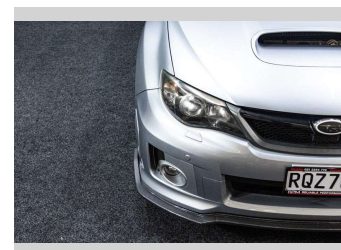

# 2012 Subaru Impreza WRX STI | AWD TURBO!

**Purchase Price** **\$24,995**  
Includes GST, Registration & Licensing

Finance may be available on this vehicle. Ask one of our friendly staff for more information.