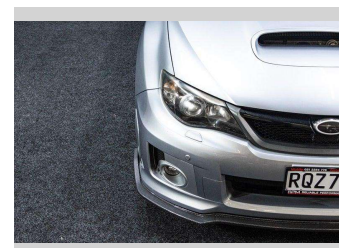

2012 Subaru Impreza WRX STI | AWD TURBO!

Purchase Price **\$24,995**
Includes GST, Registration & Licensing

Finance may be available on this vehicle. Ask one of our friendly staff for more information.

Gain peace of mind with Mechanical Breakdown Insurance. **Ask us how.**

Top features

- » 4WD/4x4

Body Style
Sedan

Odometer
92,000 km

Engine
2457 cc, Internal Combustion

Fuel Type
Petrol

Transmission
Auto, 4WD

Wheels
-