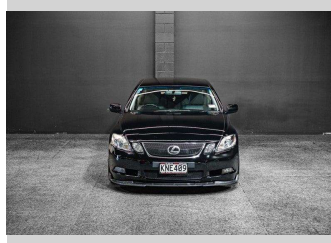

2010 Lexus GS 350 V6 | RWD - V6 306BHP

Purchase Price **\$13,995**
Includes GST, Registration & Licensing

Finance may be available on this vehicle. Ask one of our friendly staff for more information.

Gain peace of mind with Mechanical Breakdown Insurance. **Ask us how.**

Top features
None Listed

Body Style
Sedan

Odometer
121,410 km

Engine
3450 cc, Internal Combustion

Fuel Type
Petrol

Transmission
Auto

Wheels
-

VIN
7AT0B00RX17022036