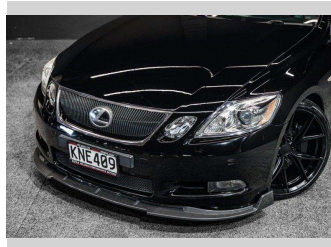

2010 Lexus GS 350 V6 | RWD - V6 306BHP

Purchase Price **\$13,995**
Includes GST, Registration & Licensing

Finance may be available on this vehicle. Ask one of our friendly staff for more information.

Gain peace of mind with Mechanical Breakdown Insurance. **Ask us how.**

Top features
None Listed

Body Style
Sedan

Odometer
121,410 km

Engine
3450 cc, Internal Combustion

Fuel Type
Petrol

Transmission
Auto

Wheels
-

VIN
7AT0B00RX17022036