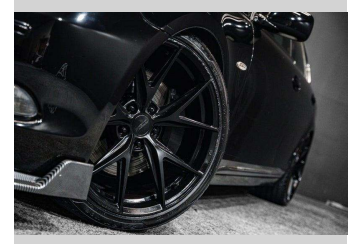

2010 Lexus GS 350 V6 | RWD - V6 306BHP

Purchase Price **\$13,995**
Includes GST, Registration & Licensing

Finance may be available on this vehicle. Ask one of our friendly staff for more information.

Gain peace of mind with Mechanical Breakdown Insurance. **Ask us how.**

Top features
None Listed

Body Style
Sedan

Odometer
121,410 km

Engine
3450 cc, Internal Combustion

Fuel Type
Petrol

Transmission
Auto

Wheels
-

VIN
7AT0B00RX17022036