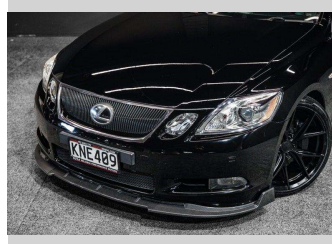

2010 Lexus GS 350 V6 | RWD - V6 306BHP

Purchase Price **\$13,995**
Includes GST, Registration & Licensing

Finance may be available on this vehicle. Ask one of our friendly staff for more information.

Gain peace of mind with Mechanical Breakdown Insurance. **Ask us how.**

Top features
None Listed

Body Style
Sedan

Odometer
121,410 km

Engine
3450 cc, Internal Combustion

Fuel Type
Petrol

Transmission
Auto

Wheels
-

VIN
7AT0B00RX17022036