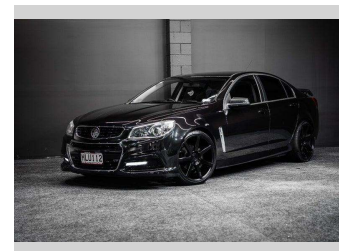

# 2014 Holden Commodore VF SV6 | LOW KMS!

Purchase Price

**\$22,995**

Includes GST, Registration & Licensing

Finance may be available on this vehicle. Ask one of our friendly staff for more information.

Gain peace of mind with Mechanical Breakdown Insurance. **Ask us how.**

## Top features

None Listed

Body Style

**Sedan**

Odometer

**136,000 km**

Engine

**3564 cc**

Fuel Type

**Petrol**

Transmission

**Auto**

Wheels

-

VIN

**6G1FB5E35EL964826**