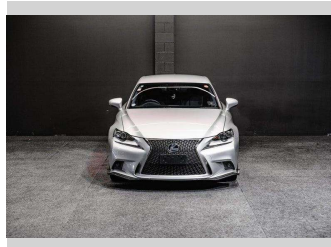

2013 Lexus IS 300h | F SPORT - PREMIUM

Purchase Price **\$24,995**
Includes GST, Registration & Licensing

Finance may be available on this vehicle. Ask one of our friendly staff for more information.

Gain peace of mind with Mechanical Breakdown Insurance. **Ask us how.**

Top features

None Listed

Body Style
Sedan

Odometer
90,118 km

Engine
2493 cc, Hybrid

Fuel Type
Electric

Transmission
Auto

Wheels
-