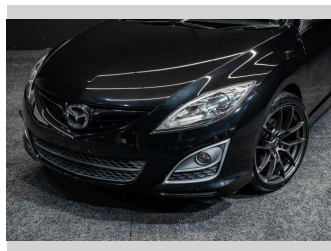

# 2012 Mazda Atenza 25EX | Sporty Wagon!

**Purchase Price** **\$14,995**  
Includes GST, Registration & Licensing

Finance may be available on this vehicle. Ask one of our friendly staff for more information.

Gain peace of mind with Mechanical Breakdown Insurance. **Ask us how.**

**Top features**  
None Listed

Body Style  
**Station Wagon**

Odometer  
**99,004 km**

Engine  
**2488 cc, Internal Combustion**

Fuel Type  
**Petrol**