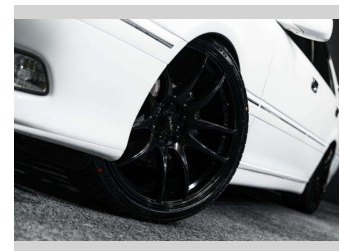

2002 Toyota Crown FRESH IMPORT - 2JZ!

Purchase Price **\$15,995**
Includes GST, Registration & Licensing

Finance may be available on this vehicle. Ask one of our friendly staff for more information.

Gain peace of mind with Mechanical Breakdown Insurance. **Ask us how.**

Top features
None Listed

Body Style
Sedan

Odometer
131,000 km

Engine
2997 cc

Fuel Type
Petrol

Transmission
Auto

Wheels
-

VIN
7AT0H60BX26074117

Interior
-

Safety

Based on 2025 VSRR rating

Reg No.
-

Ext Colour
White

History
-

Seats
-

CO2 Emissions
☆☆☆☆☆☆