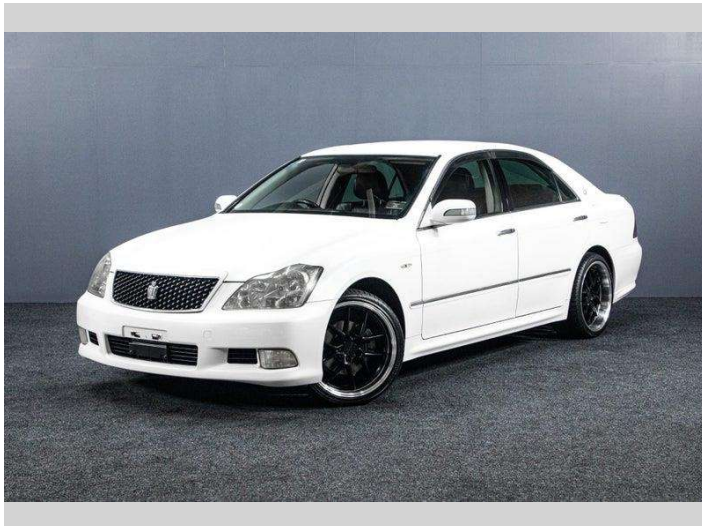

# 2006 Toyota Crown Athlete - FRESH IMPORT!

**Purchase Price** **\$15,995**  
Includes GST, Registration & Licensing

Finance may be available on this vehicle. Ask one of our friendly staff for more information.

Gain peace of mind with Mechanical Breakdown Insurance. **Ask us how.**

**Top features**

None Listed

Body Style  
**Sedan**

Odometer  
**141,000 km**

Engine  
**2499 cc, Internal Combustion**

Fuel Type  
**Petrol**

Transmission  
**Auto**

Wheels  
-

VIN  
**7AT0H60BX26038372**

Interior  
-

Safety

Based on 2025 VSRR rating

Reg No.  
-

Ext Colour  
**White**