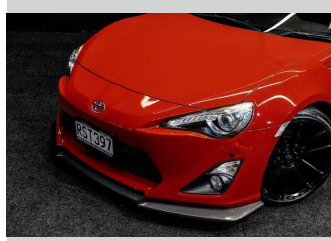

2015 Toyota 86 GT Limited!

Purchase Price

\$20,995

Includes GST, Registration & Licensing

Finance may be available on this vehicle. Ask one of our friendly staff for more information.

Gain peace of mind with Mechanical Breakdown Insurance. **Ask us how.**

Top features

None Listed

Body Style

Coupe

Odometer

127,000 km

Engine

1998 cc, Internal Combustion

Fuel Type

Petrol

Transmission

Auto

Wheels

-

VIN

7AT0H65RX23059795