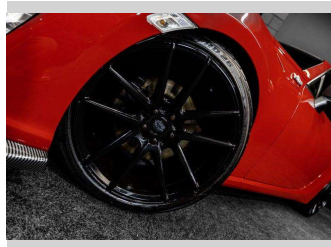

2015 Toyota 86 GT Limited!

Purchase Price

$20,995

Includes GST, Registration & Licensing

Finance may be available on this vehicle. Ask one of our friendly staff for more information.

Gain peace of mind with Mechanical Breakdown Insurance. **Ask us how.**

Top features

None Listed

Body Style

Coupe

Odometer

127,000 km

Engine

1998 cc, Internal Combustion

Fuel Type

Petrol

Transmission

Auto

Wheels

-

VIN

7AT0H65RX23059795

Interior

-

Safety

Based on 2025 VSRR rating

Reg No.

rst397

Ext Colour

Red

History

-

Seats

-

CO2 Emissions

★★★★☆☆

206 grams/km

Energy Economy

★☆☆☆☆

**Annual fuel cost of $3,490
8.9L per 100km**

Cost per year is an estimate based on petrol price of $2.80 per litre and an average distance of 14000 km. Emissions and Energy Economy figures standardised to 3P WLTP.

Stock ID: 9092

RPM - Auckland | Phone 021 2254 776 | Email sales@rpmnz.com
16 Heremai Street, Henderson, Auckland 0612, New Zealand
www.rpmnz.com