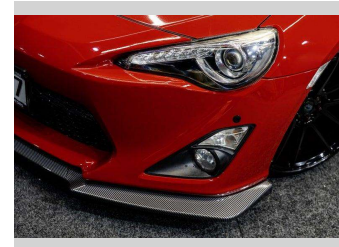

2015 Toyota 86 GT Limited!

Purchase Price

$20,995

Includes GST, Registration & Licensing

Finance may be available on this vehicle. Ask one of our friendly staff for more information.

Gain peace of mind with Mechanical Breakdown Insurance. **Ask us how.**

Top features

None Listed

Body Style

Coupe

Odometer

127,000 km

Engine

1998 cc, Internal Combustion

Fuel Type

Petrol

Transmission

Auto

Wheels

-

VIN

7AT0H65RX23059795

Interior

-

Safety

Based on 2025 VSRR rating

Reg No.

rst397

Ext Colour

Red

History

-

Seats

-

CO2 Emissions

★★★★☆☆

206 grams/km

Energy Economy

★☆☆☆☆

**Annual fuel cost of $3,490
8.9L per 100km**

Cost per year is an estimate based on petrol price of $2.80 per litre and an average distance of 14000 km. Emissions and Energy Economy figures standardised to 3P WLTP.

Stock ID: 9092

RPM - Auckland | Phone 021 2254 776 | Email sales@rpmnz.com
16 Heremai Street, Henderson, Auckland 0612, New Zealand
www.rpmnz.com