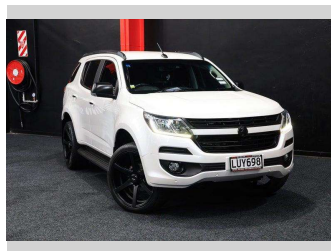

# 2019 Holden Trailblazer LTZ | 2.8L TD 4WD 7-Seater

Purchase Price

**\$32,995**

Includes GST, Registration & Licensing

Finance may be available on this vehicle. Ask one of our friendly staff for more information.

## Top features

» 4WD/4x4

Body Style

**RV-SUV**

Odometer

**107,000 km**

Engine

**2776 cc, Internal Combustion**