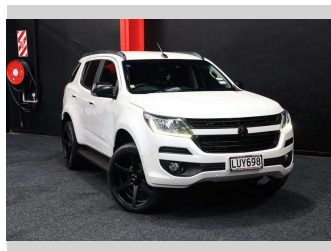

# 2019 Holden Trailblazer LTZ | 2.8L TD 4WD 7-Seater

Purchase Price

**\$32,995**

Includes GST, Registration & Licensing

Finance may be available on this vehicle. Ask one of our friendly staff for more information.

## Top features

» 4WD/4x4

Body Style

**RV-SUV**

Odometer

**107,000 km**

Engine

**2776 cc, Internal Combustion**