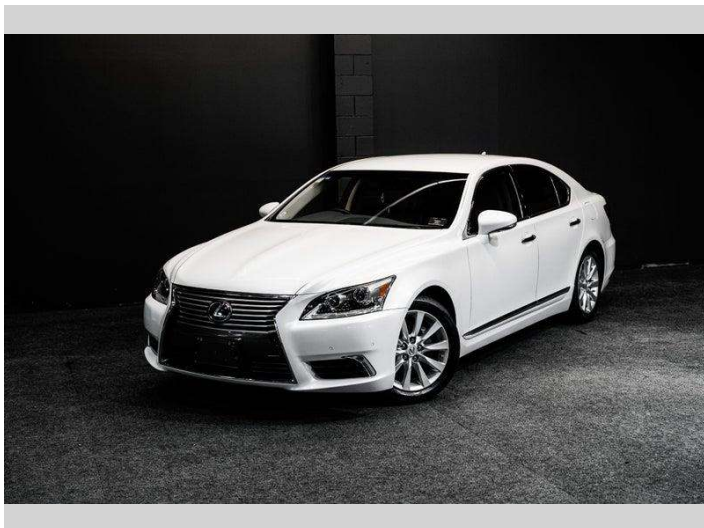

2013 Lexus LS 460 Grade 4 IMPORT LUXURY VIP

Purchase Price **\$27,995**
Includes GST, Registration & Licensing

Finance may be available on this vehicle. Ask one of our friendly staff for more information.

Gain peace of mind with Mechanical Breakdown Insurance. **Ask us how.**

Top features

None Listed

Body Style
Sedan

Odometer
62,000 km

Engine
4608 cc

Fuel Type
Petrol

Transmission
Auto

Wheels
-

VIN
7AT0B00JX26121961

Interior
-

Safety

Based on 2025 VSRR rating

Reg No.
-

Ext Colour
White

History
-