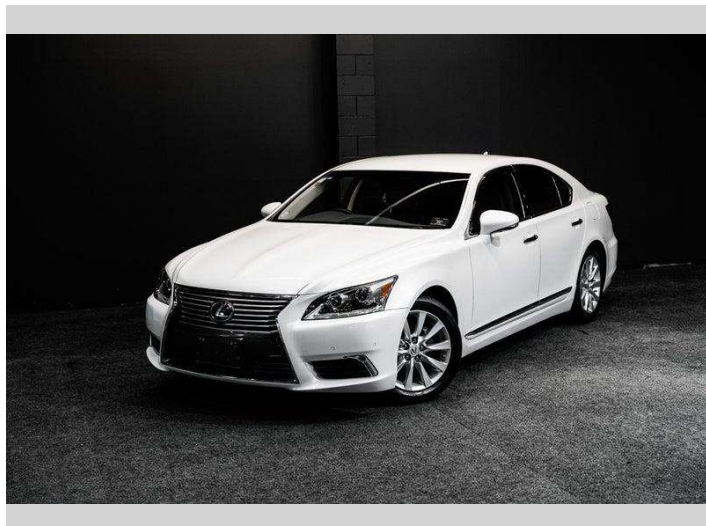

2013 Lexus LS 460 Grade 4 IMPORT LUXURY VIP

Purchase Price **\$27,995**
Includes GST, Registration & Licensing

Finance may be available on this vehicle. Ask one of our friendly staff for more information.

Gain peace of mind with Mechanical Breakdown Insurance. **Ask us how.**

Top features

None Listed

Body Style
Sedan

Odometer
62,000 km

Engine
4608 cc, Internal Combustion

Fuel Type
Petrol

Transmission
Auto

Wheels
-

VIN
7AT0B00JX26121961

Interior
-

Safety

Based on 2025 VSRR rating

Reg No.
-

Ext Colour
White

History
-