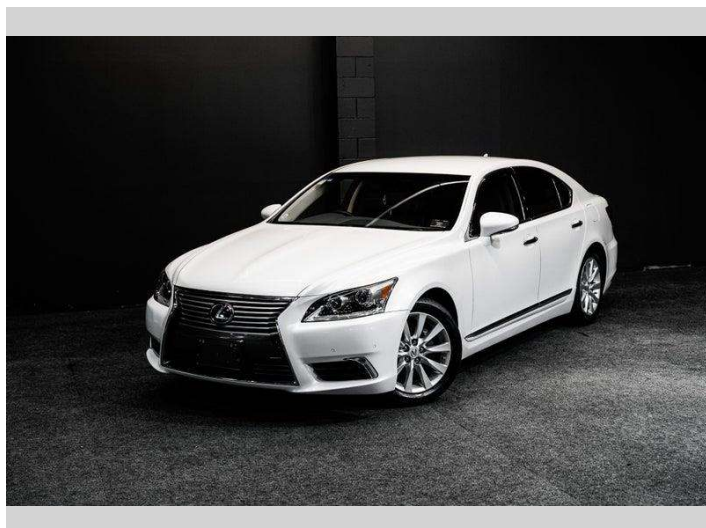

2013 Lexus LS 460 Grade 4 IMPORT LUXURY VIP

Purchase Price **\$25,995**
Includes GST, Registration & Licensing

Finance may be available on this vehicle. Ask one of our friendly staff for more information.

Gain peace of mind with Mechanical Breakdown Insurance. **Ask us how.**

Top features

None Listed

Body Style
Sedan

Odometer
62,000 km

Engine
4608 cc, Internal Combustion

Fuel Type
Petrol

Transmission
Auto

Wheels
-

VIN
7AT0B00JX26121961

Interior
-

Safety

Based on 2025 VSRR rating

Reg No.
-

Ext Colour
White

History
-