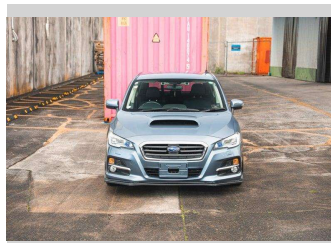

2015 Subaru Levorg GT | Eyesight - NEW RPM

Purchase Price **\$16,995**
Includes GST, Registration & Licensing

Finance may be available on this vehicle. Ask one of our friendly staff for more information.

Gain peace of mind with Mechanical Breakdown Insurance. **Ask us how.**

Top features

None Listed

Body Style
Station Wagon

Odometer
127,797 km

Engine
1998 cc, Internal Combustion

Fuel Type
Petrol

Transmission
Auto