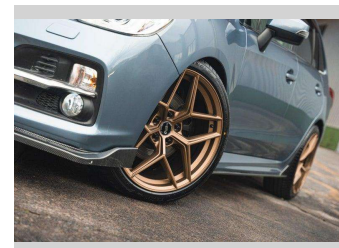

2015 Subaru Levorg GT | Eyesight - NEW RPM

Purchase Price **\$16,995**
Includes GST, Registration & Licensing

Finance may be available on this vehicle. Ask one of our friendly staff for more information.

Gain peace of mind with Mechanical Breakdown Insurance. **Ask us how.**

Top features

None Listed

Body Style
Station Wagon

Odometer
127,797 km

Engine
1998 cc, Internal Combustion

Fuel Type
Petrol

Transmission
Auto

Wheels
-

VIN
7AT0GF22X26009275

Interior
-

Safety

Based on 2025 VSRR rating

Reg No.
-

Ext Colour
Blue

History
-