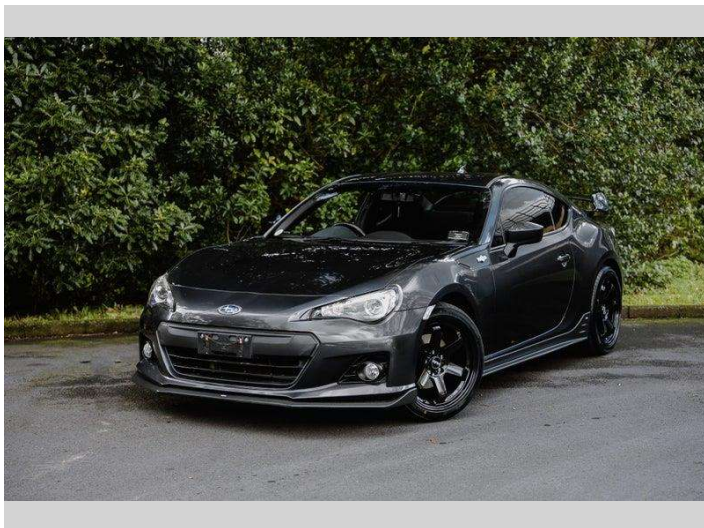

2012 Subaru BRZ Version S | Fresh Import - Low Ks

Purchase Price **\$23,995**
Includes GST, Registration & Licensing

Finance may be available on this vehicle. Ask one of our friendly staff for more information.

Gain peace of mind with Mechanical Breakdown Insurance. **Ask us how.**

Top features

None Listed

Body Style
Coupe

Odometer
97,000 km

Engine
1998 cc, Internal Combustion

Fuel Type
Petrol

Transmission
Auto

Wheels
-

VIN
7AT0GF1YX26002505

Interior
-

Safety

Based on 2025 UCSR rating for 12-21 models

Reg No.
-

Ext Colour
Grey

History
-