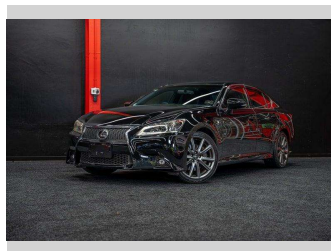

# 2012 Lexus GS 250 | F Sport Premium!

**Purchase Price** **\$21,995**  
Includes GST, Registration & Licensing

Finance may be available on this vehicle. Ask one of our friendly staff for more information.

Gain peace of mind with Mechanical Breakdown Insurance. **Ask us how.**

**Top features**  
 None Listed

Body Style  
**Sedan**

Odometer  
**132,000 km**

Engine  
**2499 cc, Internal Combustion**

Fuel Type  
**Petrol**

Transmission  
**Auto**

Wheels  
 -

VIN  
**7AT0B012X26002367**

Interior  
 -

Safety  
  
 Based on 2025 VSRR rating

Reg No.  
 -

Ext Colour  
**Black**

History  
 -