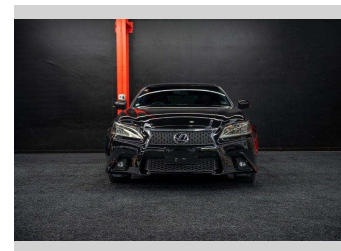

# 2012 Lexus GS 250 | F Sport Premium!

**Purchase Price** **\$21,995**  
Includes GST, Registration & Licensing

Finance may be available on this vehicle. Ask one of our friendly staff for more information.

Gain peace of mind with Mechanical Breakdown Insurance. **Ask us how.**

**Top features**  
 None Listed

Body Style  
**Sedan**

Odometer  
**132,000 km**

Engine  
**2499 cc, Internal Combustion**

Fuel Type  
**Petrol**