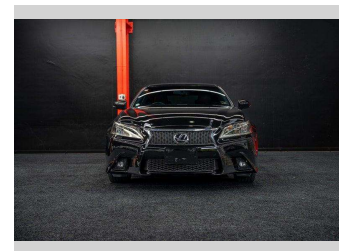

2012 Lexus GS 250 | F Sport Premium!

Purchase Price **\$20,995**
Includes GST, Registration & Licensing

Finance may be available on this vehicle. Ask one of our friendly staff for more information.

Gain peace of mind with Mechanical Breakdown Insurance. **Ask us how.**

Top features
None Listed

Body Style
Sedan

Odometer
132,000 km

Engine
2499 cc, Internal Combustion

Fuel Type
Petrol

Transmission
Auto

Wheels
-

VIN
7AT0B012X26002367

Interior
-

Safety

Based on 2025 VSRR rating

Reg No.
-

Ext Colour
Black

History
-

Seats
-

CO2 Emissions
★★★☆☆☆
233 grams/km