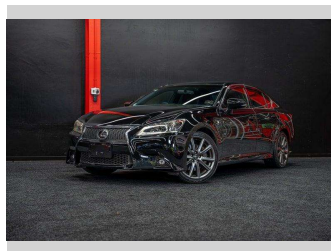

2012 Lexus GS 250 | F Sport Premium!

Purchase Price **\$20,995**
Includes GST, Registration & Licensing

Finance may be available on this vehicle. Ask one of our friendly staff for more information.

Gain peace of mind with Mechanical Breakdown Insurance. **Ask us how.**

Top features
None Listed

Body Style
Sedan

Odometer
132,000 km

Engine
2499 cc, Internal Combustion

Fuel Type
Petrol

Transmission
Auto

Wheels
-

VIN
7AT0B012X26002367

Interior
-

Safety

Based on 2025 VSRR rating

Reg No.
-

Ext Colour
Black

History
-

Seats
-

CO2 Emissions
★★★☆☆☆
233 grams/km