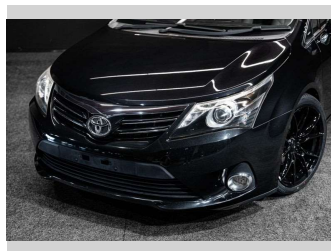

# 2015 Toyota Avensis Black on Black!

**Purchase Price** **\$15,995**  
Includes GST, Registration & Licensing

Finance may be available on this vehicle. Ask one of our friendly staff for more information.

Gain peace of mind with Mechanical Breakdown Insurance. **Ask us how.**

**Top features**  
None Listed

Body Style  
**Station Wagon**

Odometer  
**67,872 km**

Engine  
**1986 cc, Internal Combustion**

Fuel Type  
**Petrol**