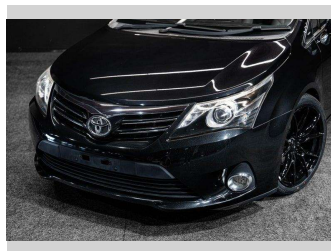

2015 Toyota Avensis Black on Black!

Purchase Price **\$15,995**
Includes GST, Registration & Licensing

Finance may be available on this vehicle. Ask one of our friendly staff for more information.

Gain peace of mind with Mechanical Breakdown Insurance. **Ask us how.**

Top features

None Listed

Body Style
Station Wagon

Odometer
67,872 km

Engine
1986 cc, Internal Combustion

Fuel Type
Petrol

Transmission
Auto

Wheels
-