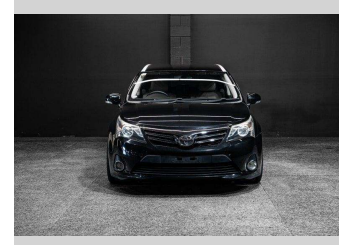

2015 Toyota Avensis Black on Black!

Purchase Price **\$15,995**
Includes GST, Registration & Licensing

Finance may be available on this vehicle. Ask one of our friendly staff for more information.

Gain peace of mind with Mechanical Breakdown Insurance. **Ask us how.**

Top features

None Listed

Body Style
Station Wagon

Odometer
67,872 km

Engine
1986 cc, Internal Combustion

Fuel Type
Petrol

Transmission
Auto

Wheels
-

VIN
7AT0H63MX26011150

Interior
-

Safety

Based on 2025 VSRR rating

Reg No.
-

Ext Colour
Black

History
-

Seats
-