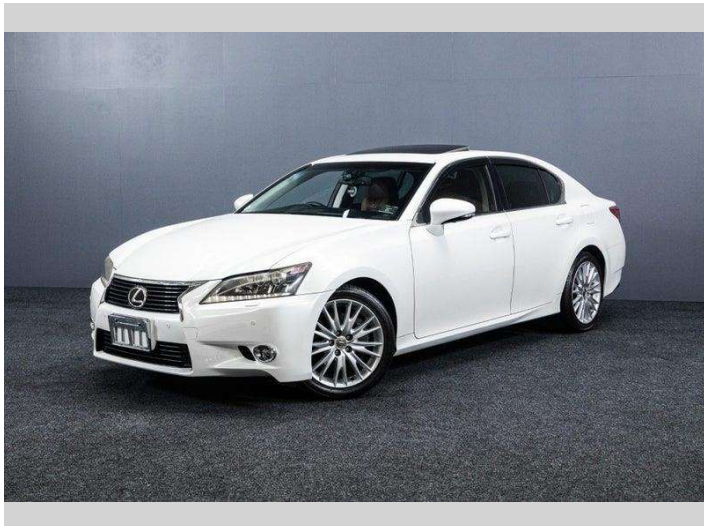

2012 Lexus GS 350 Version L w/ Sunroof!

Purchase Price **\$24,590**
Includes GST, Registration & Licensing

Finance may be available on this vehicle. Ask one of our friendly staff for more information.

Gain peace of mind with Mechanical Breakdown Insurance. **Ask us how.**

Top features

None Listed

Body Style
Sedan

Odometer
106,000 km

Engine
3456 cc, Internal Combustion

Fuel Type
Petrol

Transmission
Auto

Wheels
-

VIN
7AT0B00RX26002984

Interior
-

Safety

Based on 2025 VSRR rating

Reg No.
-

Ext Colour
White

History
-

Seats
-