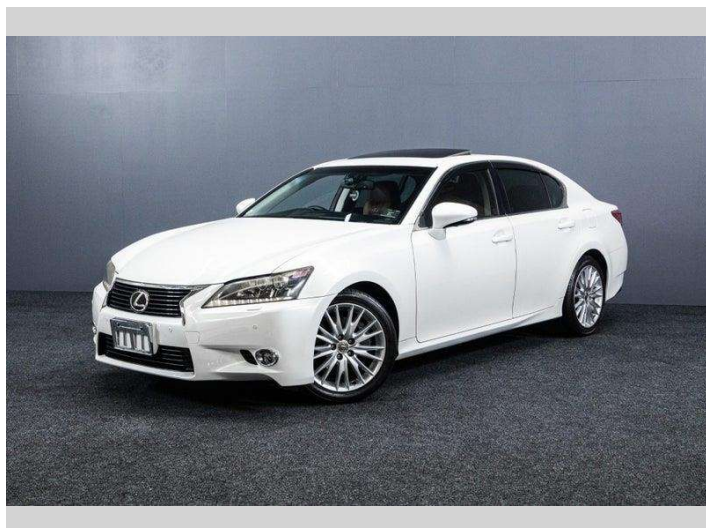

2012 Lexus GS 350 Version L w/ Sunroof!

Purchase Price **\$23,995**
Includes GST, Registration & Licensing

Finance may be available on this vehicle. Ask one of our friendly staff for more information.

Gain peace of mind with Mechanical Breakdown Insurance. **Ask us how.**

Top features

None Listed

Body Style
Sedan

Odometer
106,000 km

Engine
3456 cc, Internal Combustion

Fuel Type
Petrol

Transmission
Auto

Wheels
-

VIN
7AT0B00RX26002984

Interior
-

Safety

Based on 2025 VSRR rating

Reg No.
-

Ext Colour
White

History
-

Seats
-