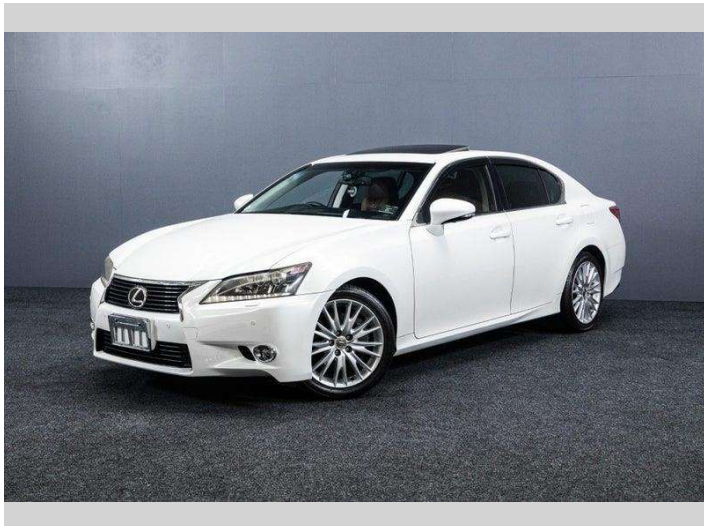

2012 Lexus GS 350 Version L w/ Sunroof!

Purchase Price **\$23,995**
Includes GST, Registration & Licensing

Finance may be available on this vehicle. Ask one of our friendly staff for more information.

Gain peace of mind with Mechanical Breakdown Insurance. **Ask us how.**

Top features

None Listed

Body Style
Sedan

Odometer
106,000 km

Engine
3456 cc, Internal Combustion

Fuel Type
Petrol

Transmission
Auto

Wheels
-

VIN
7AT0B00RX26002984

Interior
-

Safety

Based on 2025 VSRR rating

Reg No.
-

Ext Colour
White

History
-

Seats
-