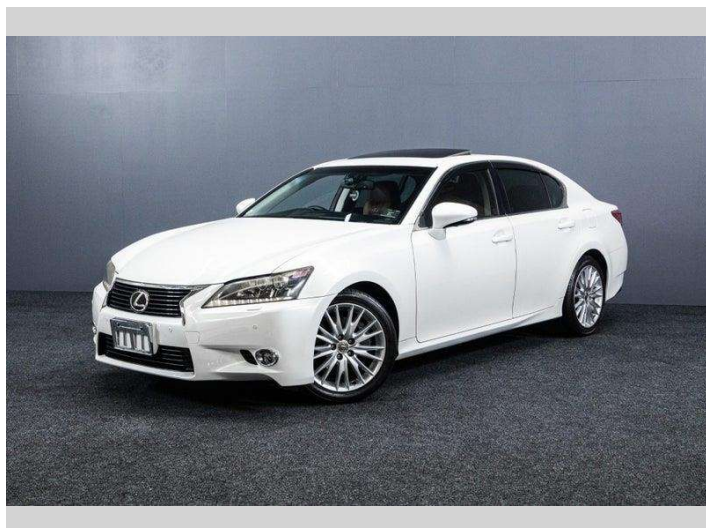

2012 Lexus GS 350 Version L w/ Sunroof!

Purchase Price **\$23,995**
Includes GST, Registration & Licensing

Finance may be available on this vehicle. Ask one of our friendly staff for more information.

Gain peace of mind with Mechanical Breakdown Insurance. **Ask us how.**

Top features
None Listed

Body Style
Sedan

Odometer
106,000 km

Engine
3456 cc, Internal Combustion

Fuel Type
Petrol

Transmission
Auto

Wheels
-

VIN
7AT0B00RX26002984

Interior
-

Safety

Based on 2025 VSRR rating

Reg No.
-

Ext Colour
White

History
-

Seats
-

CO2 Emissions
★ ★ ☆ ☆ ☆ ☆
254 grams/km